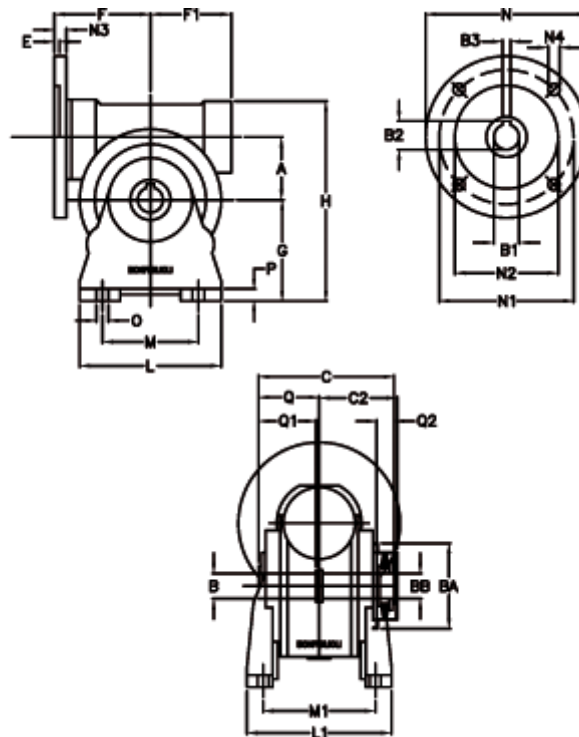

Article number: 390204908022316

Description: Worm Gear with Torque Limiter  
VF 49-L1-A-80 P63B14

## Measures

a = 49.50	C2 = 63,5	L1 = 124.0	O = 8.5
B = 25	Description = VF 49A-xx-63B14	m = 63	P = 12
B1 E7 = 11	E = 3.0	M1 = 98.5	Q = 51.0
B2 = 12.8	F = 70	N = 90	Q1 = 41
B3 H9 = 4	F1 = 63	N1 = 75	Q2 = 15
BA = 63	g = 82	N2 = 60	
BB H7 = 14	H = 162	N3 = 7.0	
C = 105	L = 110	N4 = 6	